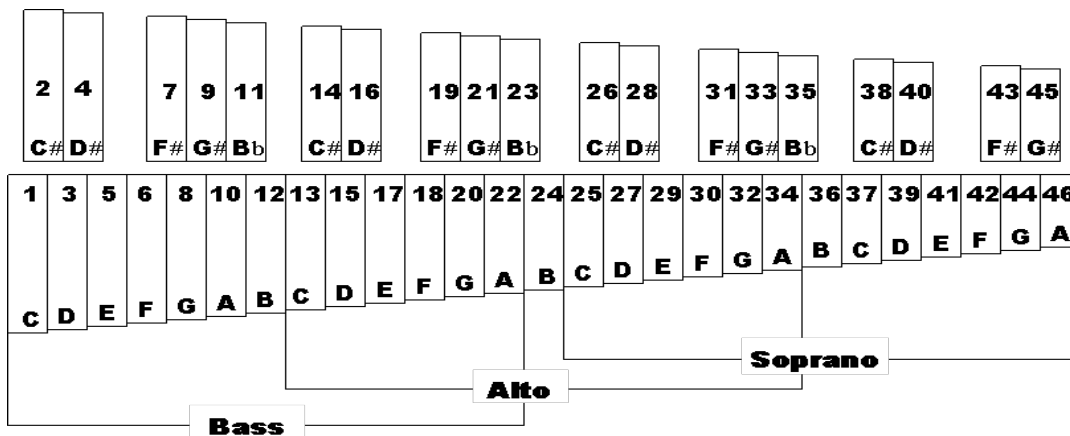

Range for Xylophones and Metallophones

14248 F Manchester Road Suite 132 St. Louis, MO 63011
Office: 314-531-9635 · Fax: 314-531-8384
mmbmusic.com · info@mmbmusic.com

MMB Music is the exclusive distributor of Studio 49 Orff Instruments. Prices are subject to change without prior notice. Products may be subject to availability and may be discontinued or replaced without prior notice. MMB Music is not responsible for typographical errors and reserves the right to correct the price list at any time.

This Price List was updated on 1 June 2017. © Copyright MMB Music, Inc. Saint Louis, MO, USA.
All Rights Reserved.