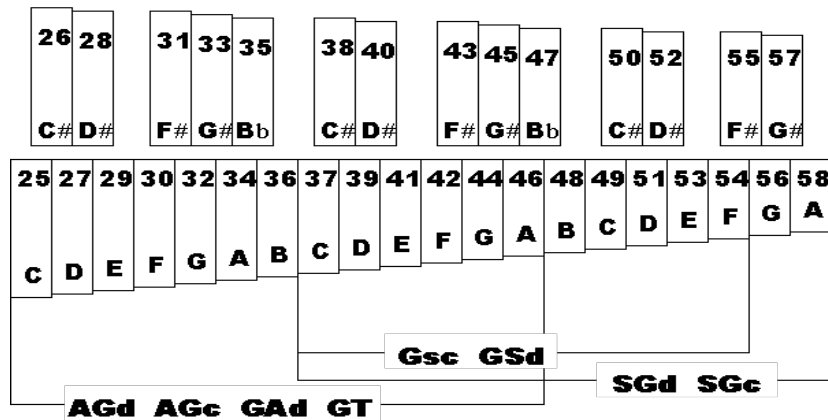

Range for Glockenspiels