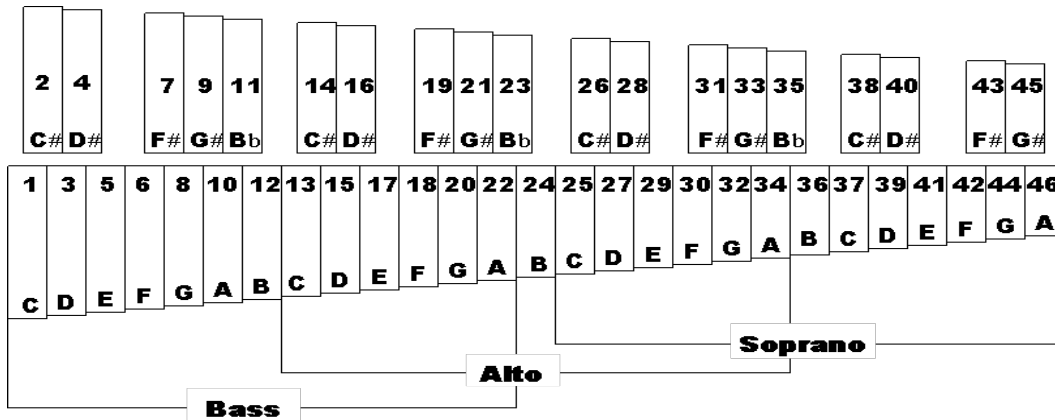

Replacement Parts Price List

Prices are in U.S. Dollars

Range for bar instruments: When ordering replacement bars please indicate type code and tone number. (Eg. AG/SG-01 No.29)

Range for Glockenspiels

Range for Xylophones and Metallophones