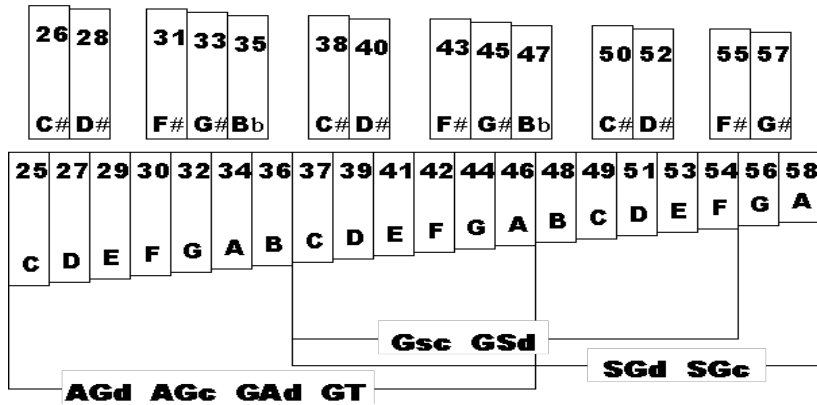

Replacement Parts Price List

Prices are in U.S. Dollars

Range for bar instruments: When ordering replacement bars please indicate type code and tone number. (Eg. AG/SG-01 No.29)

Range for Glockenspiels

Range for Xylophones and Metallophones