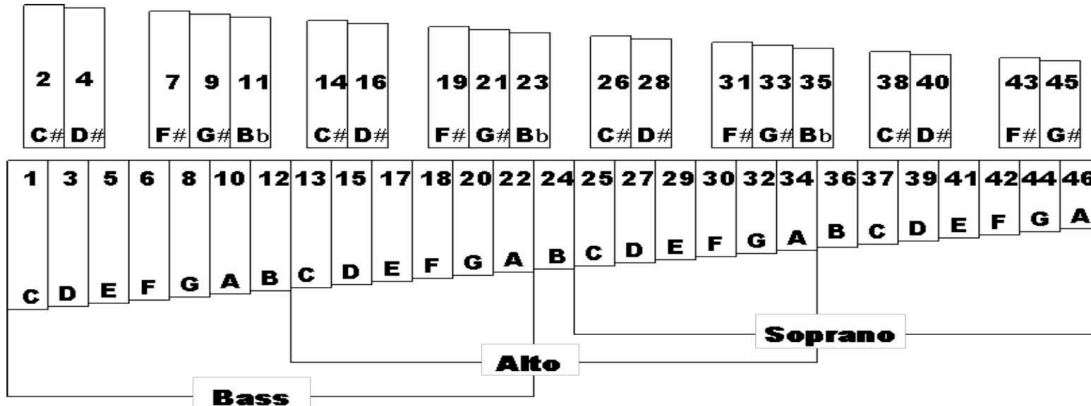

Range for Studio 49 Xylophones and Metallophones

Bar 13 is "middle C"

36 Four Seasons Center, Ste 144, St. Louis, MO 63017

VM: 314-531-9635 · Fax: 855-631-4079

mmbmusic.com · info@mmbmusic.com

MMB Music is the exclusive U.S. distributor of Studio 49 Orff Instruments. Prices are subject to change without prior notice.

Products may be subject to availability and may be discontinued or replaced without prior notice.

MMB Music is not responsible for typographical errors and reserves the right to correct the price list at any time.

© Copyright MMB Music, Inc. Saint Louis, MO, USA. All Rights Reserved.

† Available by special order only • Please inquire for pricing