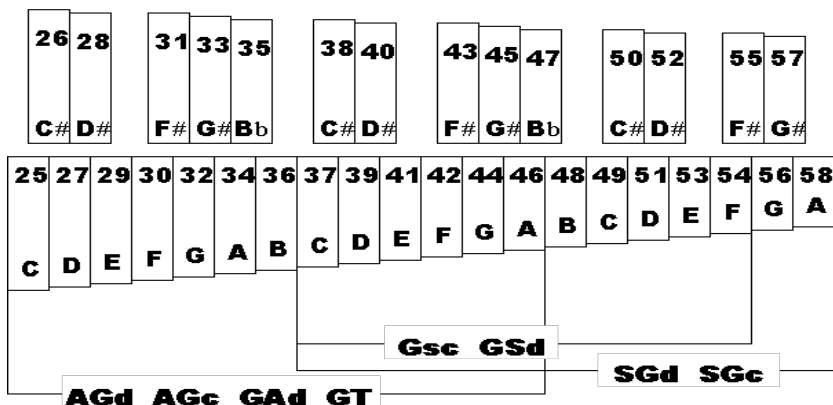

Range for Glockenspiels