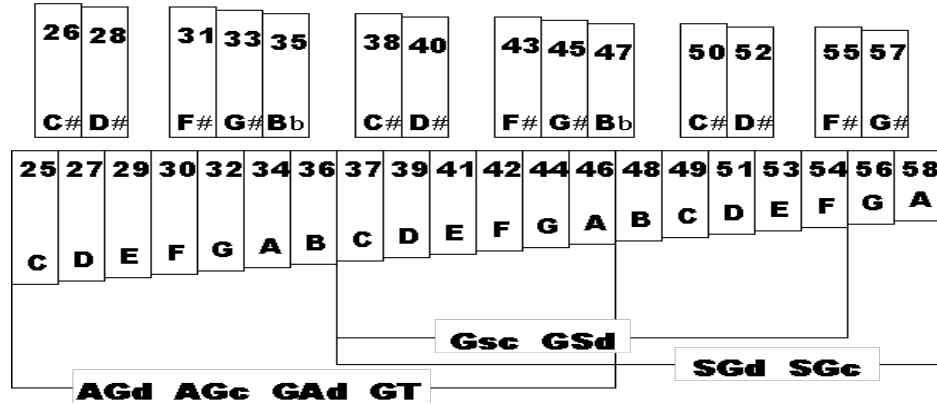

2020 Replacement Parts Price List

Prices are in U.S. Dollars

Range for bar instruments: When ordering replacement bars please indicate type code and tone number. (Eg. AG/SG-01 No.29)

Range for Glockenspiels