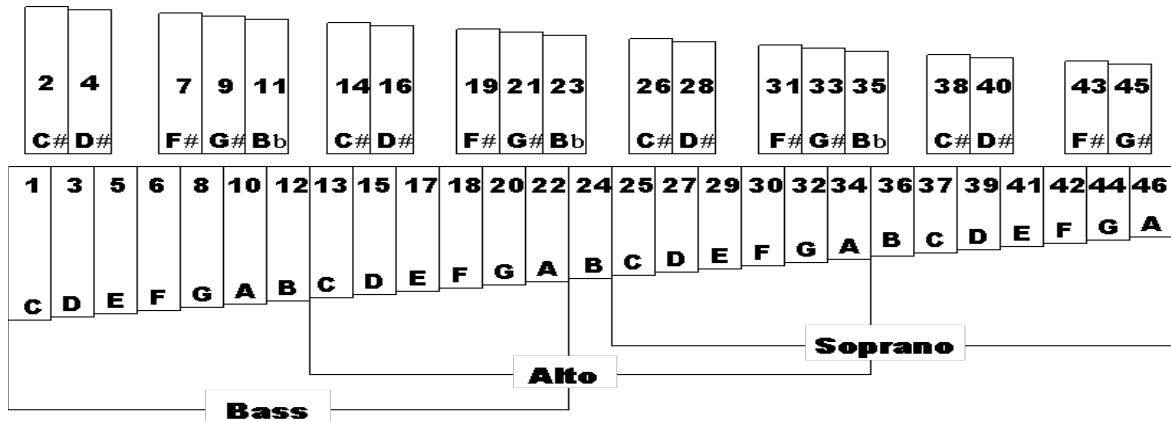

Range for Xylophones and Metallophones

14248 F Manchester Road Suite 132 St. Louis, MO 63011
mmbmusic.com · info@mmbmusic.com

MMB Music is the exclusive U.S. distributor of Studio 49 Orff Instruments. Prices are subject to change without prior notice.
Products may be subject to availability and may be discontinued or replaced without prior notice.
MMB Music is not responsible for typographical errors and reserves the right to correct the price list at any time.

† Available by Special Order - please inquire for pricing

Effective April 15, 2023

© Copyright MMB Music, Inc. Saint Louis, MO, USA.
All Rights Reserved.