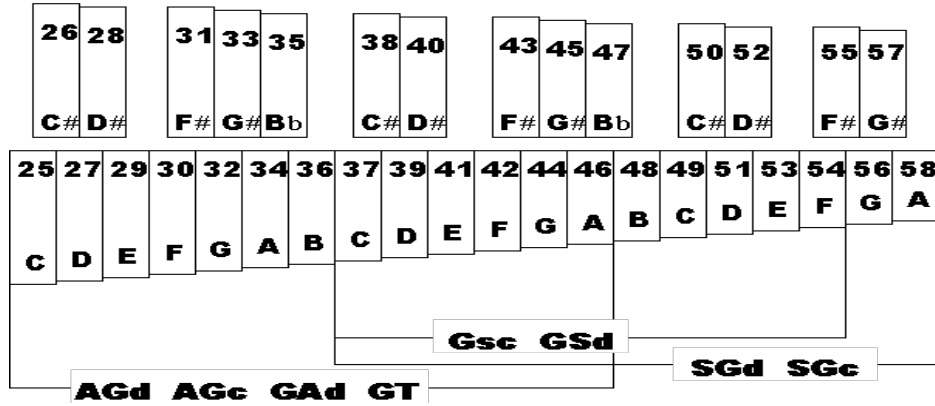

2023 Replacement Parts Price List

Prices are in U.S. Dollars

Range for bar instruments: When ordering replacement bars please indicate type code and tone number. (Eg. AG/SG-01 No.29)

Range for Glockenspiels