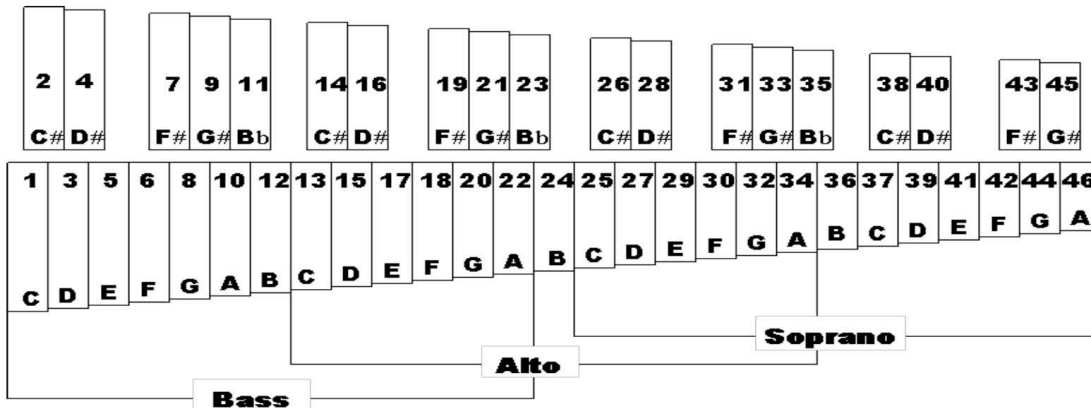

Range for Studio 49 Xylophones and Metallophones

Bar 13 is "middle C"

14248 F Manchester Road Suite 132 St. Louis, MO 63011

MMB Music is the exclusive U.S. distributor of Studio 49 Orff Instruments. Prices are subject to change without prior notice. Products may be subject to availability and may be discontinued or replaced without prior notice. MMB Music is not responsible for typographical errors and reserves the right to correct the price list at any time.

© Copyright MMB Music, Inc. Saint Louis, MO, USA. All Rights Reserved.

† Available by special order only • Please inquire for pricing