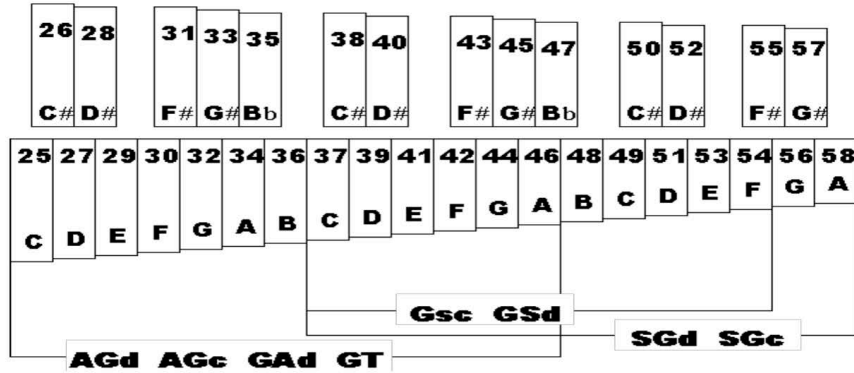

2024 Replacement Parts Price List

Effective April 1, 2024

Range for barred instruments

When ordering replacement bars please indicate type code and tone number Eg. AG/SG-01/29 E

Range for Studio 49 Glockenspiels